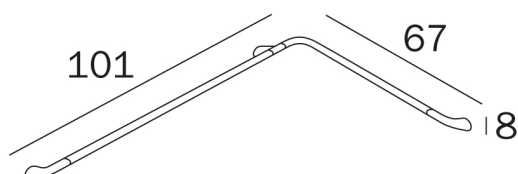

CONFORT

design Matteo Thun and Antonio Rodriguez

COD AH994D

Corner safety support, left hand

1.500N (~150 KG)

DISEGNO TECNICO

FINISHES

CR Chrome-plated